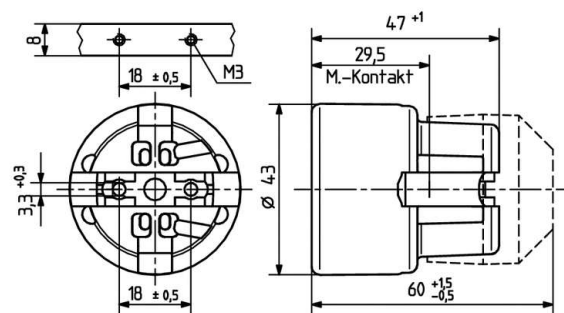

 Create pdf

Edison Screw and Bayonet lampholders

29.304.3512

E27

pkg.	wt.	part no.
160	72 g	29.304.3512.00

Porcelain lampholders

Snap in fixing

Screw fixing

Housing: Porcelain

- Screw fixing: for cheese head screws

T 240					4 A 500 V	 4 kV/pulse
		0.5 - 1.5 mm ²	max. ø 1.8 mm	0.5 - 1.5 mm ²		

Document generated on: Th, 9. February 2017 - 17:04